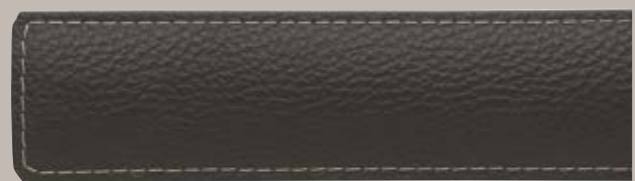

EYELETS

(1) (3)

(1)

(2) (4)

(2)

STITCHING

Eyelets are supplied in Nickel (1) as standard. Alternative options are Black (2), Brass (3) or Gold (4). An additional cost will apply for these, please consult the Silent Gliss price list.