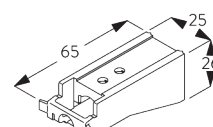

SG 11213
Square Smart Fix 120 mm

SG 11214
Square Smart Fix 150 mm

SG 11215
Square Smart Fix 200 mm

SG 11154
Universal Smart Fix 120 mm

SG 11155
Universal Smart Fix 150 mm

SG 11156
Universal Smart Fix 200 mm

**Universal brackets
SG 3630, SG 3655,
SG 3660**

Bracket	X mm
SG 3630	39
SG 3655	54
SG 3660	69

SG 3630
Bracket 35 mm

SG 3655
Bracket 50 mm

SG 3660
Bracket 65 mm

PARTS

A. STANDARD PARTS

	SG 1082 Profile
	SG 3085 Spring stop
	SG 3090 Cord ø 3.5 mm
	SG 3242 Overlap arm
	SG 3288 Cord guide set
	SG 3533 Glider
	SG 3599 Hook
	SG 3603 Bracket
	SG 10731 Child safety retainer set