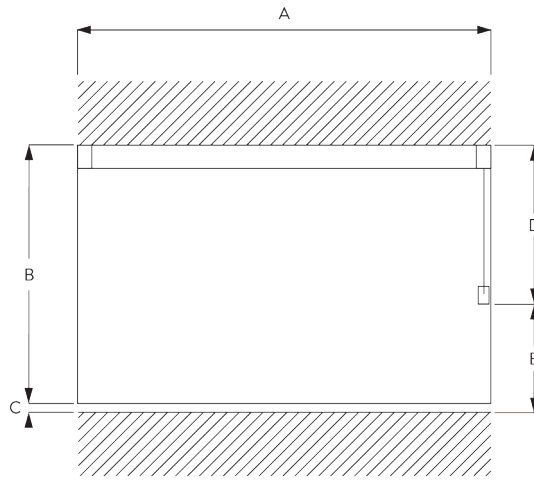

Features:

- Bendable

SYSTEM SPECIFICATIONS

A. SYSTEM DIMENSIONS

6 m

15 kg

Max. curtain weight

	2 m	4 m	6 m
	15	14	13
	15	14	13
	10	7	5
	10	7	5
	5	4	3
	5	4	3
	4	3	-
	4	3	-

(kg max.)

B. PROFILE

Profile and bending information

SG 1082

Profile

Radius:
✓ 10 cm, 20 cm, >30 cm

C. HOW TO MEASURE

- A: System width
- B: System height
- C: Distance between floor and fabric
- D: Cord height
- E: Safety Retainer SG 10731 min. 150 cm above floor

D. SPECIFICATION TEXT

EN

Silent Gliss SG 3000 Cord Operated Curtain Track System. Comprises aluminium profile SG 1082 supplied made to measure in powder coated white with gliders SG 3533 at 14/m. Top fixed with nylon bracket SG 3603 at 600 to 800 mm centres. Wall fixed with SG Smart Fix / Compliant to Child Safety legislation EN 13120.