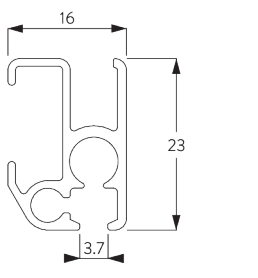

Features:

- Bendable

SYSTEM SPECIFICATIONS

A. SYSTEM DIMENSIONS

6 m

15 kg

Max. curtain weight

	2 m	4 m	6 m
	15	14	13
	15	14	13
	10	7	5
	10	7	5
	5	4	3
	5	4	3
	4	3	-
	4	3	-

(kg max.)

B. PROFILE

Profile and bending information

SG 1082

Profile

Radius:
✓ 10 cm, 20 cm, >30 cm

C. HOW TO MEASURE

- A: System width
- B: System height
- C: Distance between floor and fabric
- D: Cord height
- E: Safety Retainer SG 10731 min. 150 cm above floor