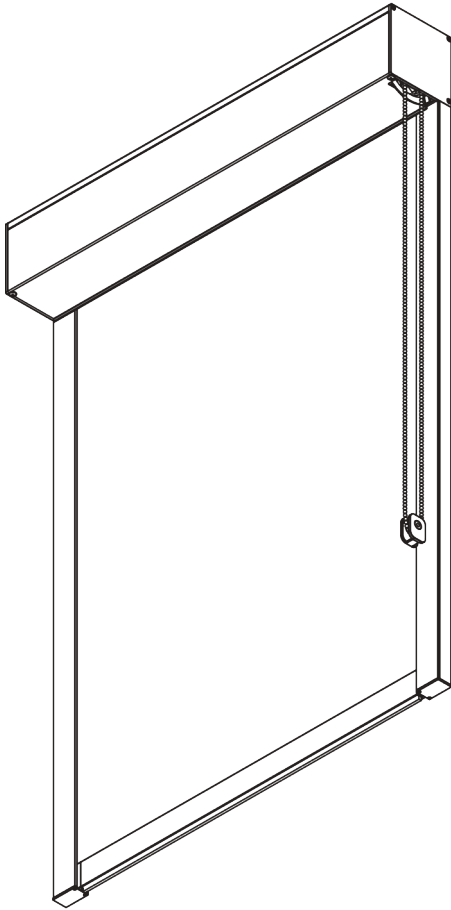

## PRODUCT INFORMATION

- **Operation:** chain
- **Range:** L
- **Fitting:** ceiling, wall, recess
- **Colours:** white RAL 9016 or black RAL 9005, special colours possible
- **Fabrics:** refer to Silent Gliss fabric collection