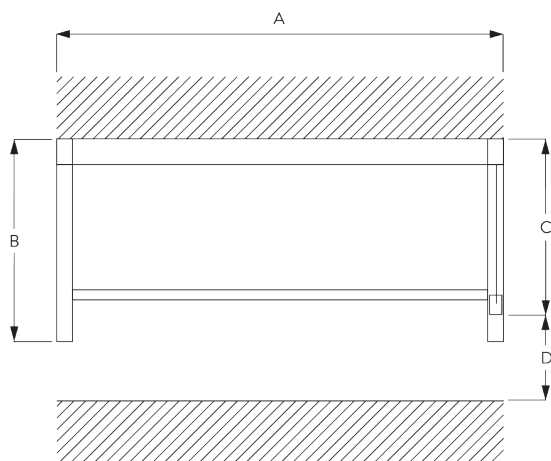

C. HOW TO MEASURE

Inside fitting

- A: System width
- B: System height
- C: Chain height
- D: Safety Retainer SG 10731 min. 150 cm above floor