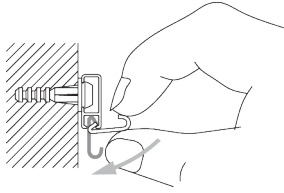

### **Bracket SG 3606**

**SG 3606**

Clip

**C. HANGING UP OF  
PICTURE**

Set SG 3665

Click-in hooks SG 3606.

Parts:

- SG 3634 Height adjuster
- SG 3637 Cord  $\varnothing$  1.5 mm
- SG 3663 Hook

Picture height is adjusted by turning plastic screw.