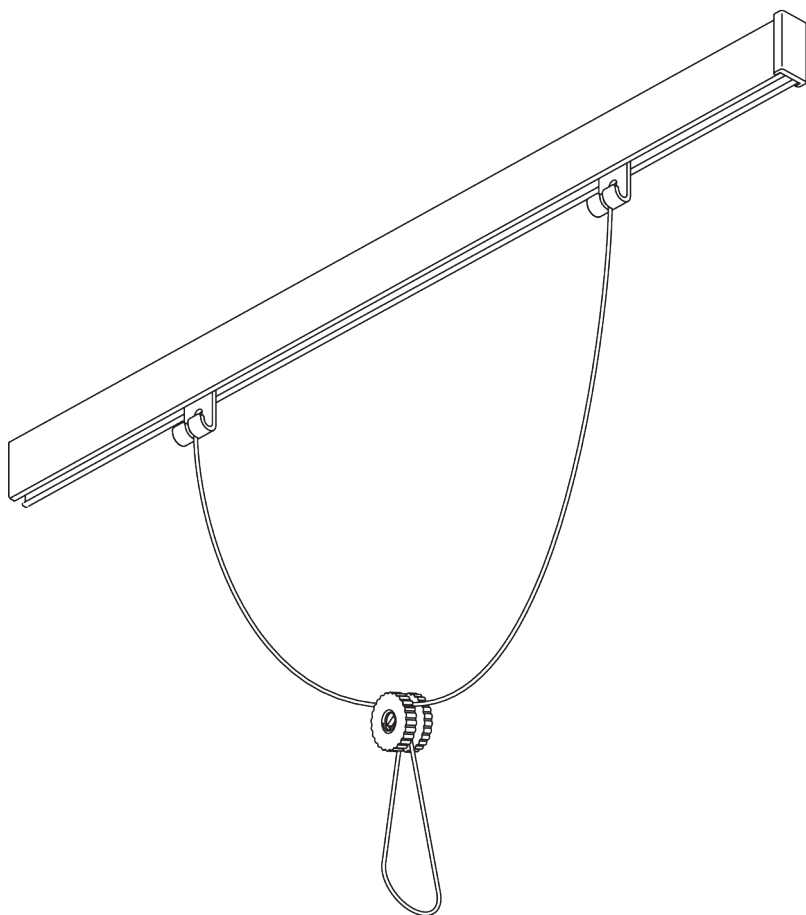

# SG 3600

---

## PRODUCT INFORMATION

- **Operation:** hand
- **Fitting:** wall
- **Colours:** white RAL 9016 or anodised aluminum, special colours possible

### **Features:**

- Picture hanging system
- Adjustable height