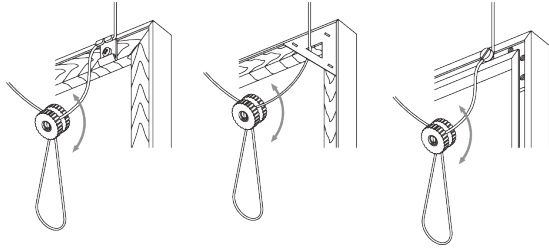

## **B. WALL FITTING**

### **Bracket SG 3606**

**SG 3606**

Clip

**C. HANGING UP OF  
PICTURE**

Set SG 3665

Click-in hooks SG 3606.

Parts:

- SG 3634 Height adjuster
- SG 3637 Cord  $\varnothing$  1.5 mm
- SG 3663 Hook

Picture height is adjusted by turning plastic screw.