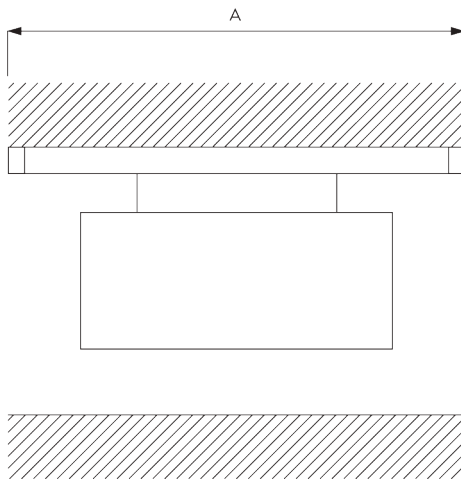

## A. SYSTEM DIMENSIONS

10 kg  
(Total picture weight)

## B. PROFILE

Profile and bending  
information

SG 1080p  
Profile

## C. HOW TO MEASURE

A: System width