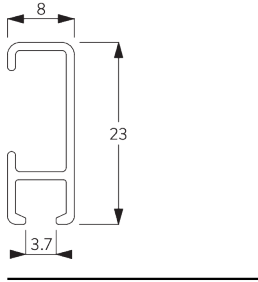

## PRODUCT INFORMATION

- **Operation:** hand
- **Fitting:** wall
- **Colours:** white RAL 9016 or anodised aluminum, special colours possible

## A. SYSTEM DIMENSIONS

10 kg  
(Total picture weight)

## B. PROFILE

Profile and bending  
information

SG 1080p  
Profile

## C. HOW TO MEASURE

A: System width