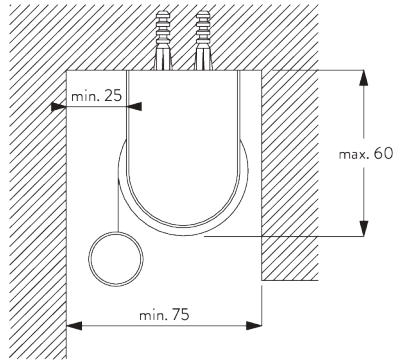

## A. SYSTEM DIMENSIONS

1.6 m

25 cm

3 m

4.8 m<sup>2</sup>

1.3 kg

Recommended width /  
height ratio  
max. 1:3

## B. CEILING FITTING

**SG 10679**  
Bracket

**SG 10680**  
Bracket

**SG 10683**  
Bracket cover

**SG 10684**  
Cover

## C. WALL FITTING

**SG 10679**  
Bracket

**SG 10680**  
Bracket

**SG 10683**  
Bracket cover

**SG 10684**  
Cover

**D. RECESS FITTING**

**SG 10679**  
Bracket

**SG 10680**  
Bracket

**SG 10683**  
Bracket cover

**SG 10684**  
Cover

**E. FITTING WITH  
SIDE GUIDE  
OPTION**

**Single system**

**Double system (side-by-side installation)**

**SG 8235**  
Side guide wire base short

**SG 8236**  
Side guide wire base long