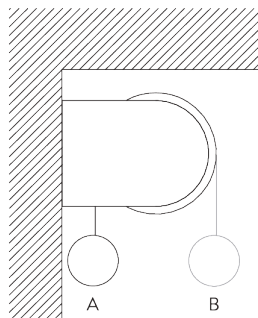

SYSTEM OPTIONS

A. FABRIC ROLL-OFF

A: Fabric roll-off window side (standard)
B: Fabric roll-off room side (option)