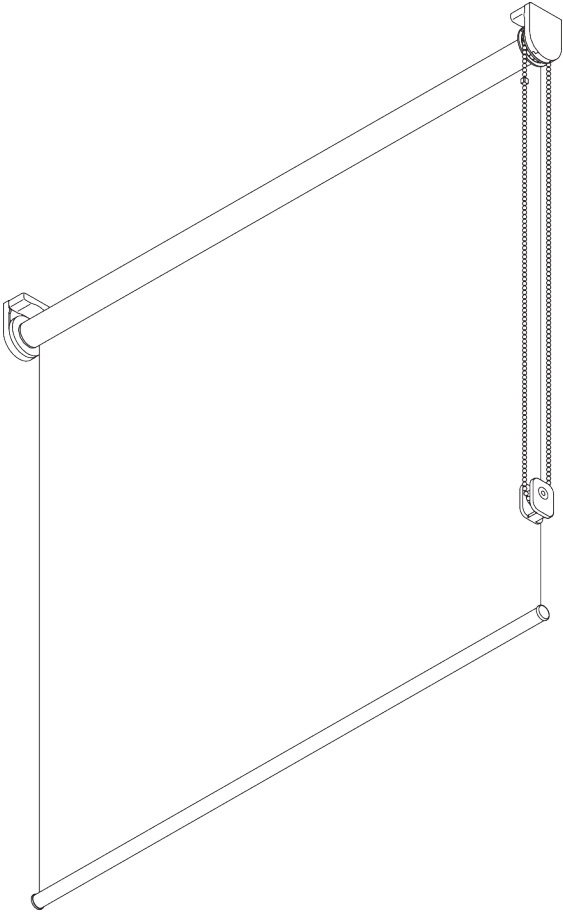

## PRODUCT INFORMATION

- **Operation:** chain
- **Range:** S
- **Fitting:** ceiling, wall, recess
- **Colours:** 20 colours plus silver
- **Fabrics:** refer to Silent Gliss fabric collection

### **Features:**

- Stainless steel bead chain
- Click-in brackets