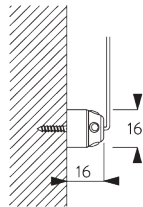

## A. SYSTEM DIMENSIONS

1.6 m

25 cm

3 m

4.8 m<sup>2</sup>

1.3 kg

Recommended width /  
height ratio  
max. 1:3

## B. CEILING FITTING

**SG 10679**  
Bracket

**SG 10680**  
Bracket

**SG 10683**  
Bracket cover

**SG 10684**  
Cover

## C. WALL FITTING

**SG 10679**  
Bracket

**SG 10680**  
Bracket

**SG 10683**  
Bracket cover

**SG 10684**  
Cover

**D. RECESS FITTING**

**SG 10679**  
Bracket

**SG 10680**  
Bracket

**SG 10683**  
Bracket cover

**SG 10684**  
Cover

**E. FITTING WITH  
SIDE GUIDE  
OPTION**

**Single system**

**Double system (side-by-side installation)**

**SG 8235**  
Side guide wire base short

**SG 8236**  
Side guide wire base long