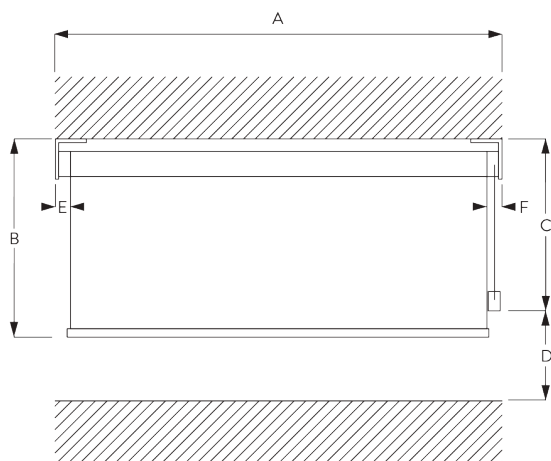

### Profile information

**SG 10533**

Tube ø 25 mm

**SG 10687**

Bottom bar

## C. HOW TO MEASURE

- A: System width
- B: System height
- C: Chain height
- D: Safety Retainer SG 10731 min. 150 cm above floor
- E: Light gap: 16 mm
- F: Light gap operation side: 21 mm