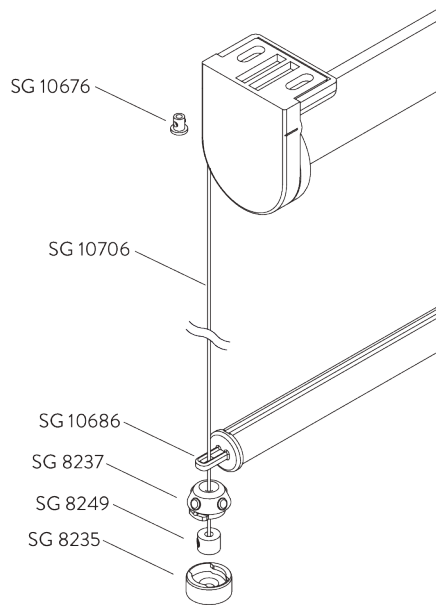

B. SIDE GUIDES

Additional parts:

- 2x SG 8235 Side guide wire base short
- 2x SG 8237 Side guide wire holder
- 2x SG 8249 Side guide device
- 2x SG 10676 Device
- 2x SG 10686 Side guide end cover
- 2x SG 10706 Side guide wire $\varnothing$ 1.3 mm x 2.6 m

Optional parts:

- 2x SG 8236 Side guide wire base long
- 2x SG 10643 Side guide wire $\varnothing$ 1.3 mm x 4.2 m
- 1x SG 10669 Side guide double base long
- 1x SG 10673 Side guide double base short
- 1x SG 10701 Side guide double wire holder

Note:

- Light gaps increase when side-guide option is used
- Up to 15° from vertical