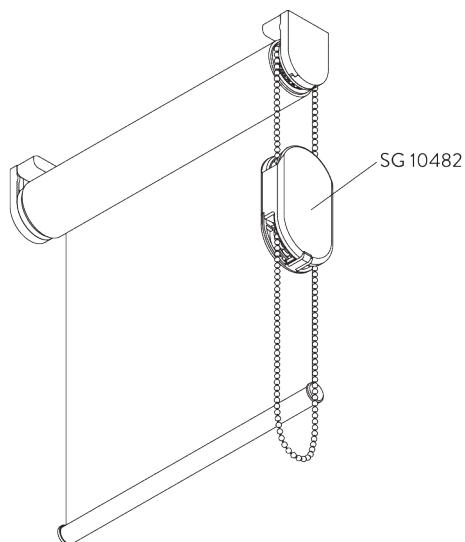

C. CHILD SAFETY DEVICE

The child safety device SG 10482 releases the chain should the pulling force exceed 6 kg.

Note:

System to be installed so chain loop of child safety device ends at least 60 cm above floor.