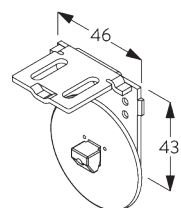

SG 11198
Bracket