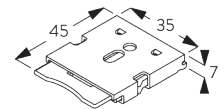

Features:

- Stainless steel bead chain
- Identical (left / right) metal click-in brackets
- Installation profile

SYSTEM SPECIFICATIONS

A. SYSTEM DIMENSIONS

1.8 m

50 cm

2.8 m

5 m²

FITTING

A. FITTING INFORMATION

For detailed fitting information, visit the [Silent Gliss website](#).

Fixing points

Brackets (wall / ceiling)

Installation profile SG 10534 (wall / ceiling)

B. CEILING FITTING

Brackets SG 10873

Installation profile SG 10534, brackets SG 1198 and clamps SG 3033 or SG 3044

Installation profile SG 10534, brackets SG 1198 and click bracket SG 10539

SG 3033
Clamp

SG 3044
Clamp

SG 10534
Installation profile

SG 10539
Bracket

SG 10574
Bracket cover

SG 10873
Bracket

SG 1198
Bracket

C. WALL FITTING

Brackets SG 10873

Installation profile SG 10534, brackets SG 11198 and clamps SG 3033 or SG 3044

Installation profile SG 10534, brackets SG 11198 and click bracket SG 10539