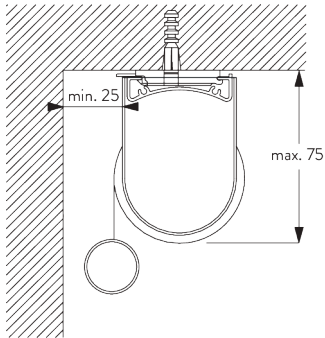

Features:

- Stainless steel bead chain
- Identical (left / right) metal click-in brackets
- Installation profile

SYSTEM SPECIFICATIONS

A. SYSTEM DIMENSIONS

1.8 m

50 cm

2.8 m

5 m²

2.5 kg

Recommended width /
height ratio
max. 1:3

B. PROFILE

Profile information

SG 4227
Tube ø 32 mm

SG 10872
Bottom bar

SG 10534
Installation profile

C. HOW TO MEASURE

FITTING

A. FITTING INFORMATION

For detailed fitting information, visit the [Silent Gliss website](#).

Fixing points

Brackets (wall / ceiling)

Installation profile SG 10534 (wall / ceiling)

B. CEILING FITTING

Brackets SG 10873

Installation profile SG 10534, brackets SG 1198 and clamps SG 3033 or SG 3044

Installation profile SG 10534, brackets SG 1198 and click bracket SG 10539

SG 3033
Clamp

SG 3044
Clamp

SG 10534
Installation profile