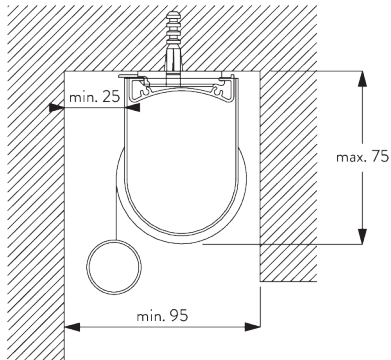

Features:

- Stainless steel bead chain
- Identical (left / right) metal click-in brackets
- Installation profile

SYSTEM SPECIFICATIONS

A. SYSTEM DIMENSIONS

1.8 m

50 cm

2.8 m

5 m²

SG 10539
Bracket

SG 10574
Bracket cover

SG 10873
Bracket

SG 1198
Bracket

C. WALL FITTING

Brackets SG 10873

Installation profile SG 10534, brackets SG 11198 and clamps SG 3033 or SG 3044

Installation profile SG 10534, brackets SG 11198 and click bracket SG 10539

SG 3033
Clamp

SG 3044
Clamp

SG 10539
Bracket

SG 10534
Installation profile

SG 10574
Bracket cover

SG 10873
Bracket

SG 11198
Bracket

D. RECESS FITTING

Brackets SG 10873

Installation profile SG 10534, brackets SG 11198 and clamps SG 3033 or SG 3044

Installation profile SG 10534, brackets SG 11198 and click bracket SG 10539

SG 3033
Clamp

SG 3044
Clamp

SG 10534
Installation profile