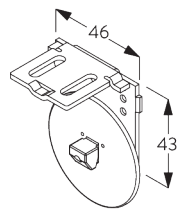

Features:

- Stainless steel bead chain
- Identical (left / right) metal click-in brackets
- Installation profile

SYSTEM SPECIFICATIONS

A. SYSTEM DIMENSIONS

1.8 m

50 cm

2.8 m

5 m²

FITTING

A. FITTING INFORMATION

For detailed fitting information, visit the [Silent Gliss website](#).

Fixing points

Brackets (wall / ceiling)

Installation profile SG 10534 (wall / ceiling)

B. CEILING FITTING

Brackets SG 10873

Installation profile SG 10534, brackets SG 1198 and clamps SG 3033 or SG 3044

Installation profile SG 10534, brackets SG 1198 and click bracket SG 10539

SG 3033
Clamp

SG 3044
Clamp

SG 10534
Installation profile

SG 10539
Bracket

SG 10574
Bracket cover

SG 10873
Bracket

SG 1198
Bracket

C. WALL FITTING

Brackets SG 10873

Installation profile SG 10534, brackets SG 11198 and clamps SG 3033 or SG 3044

Installation profile SG 10534, brackets SG 11198 and click bracket SG 10539