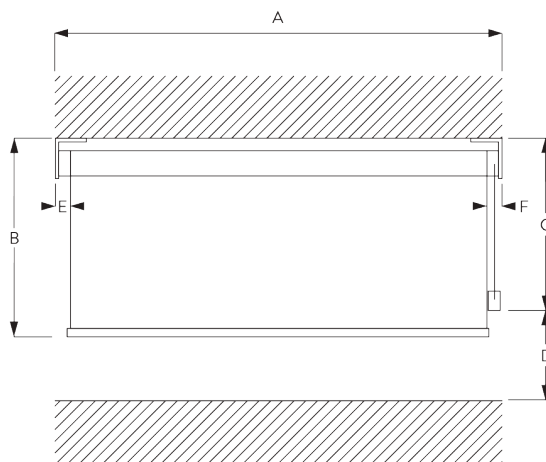

Features:

- Stainless steel bead chain
- Identical (left / right) metal click-in brackets
- Installation profile

SYSTEM SPECIFICATIONS

A. SYSTEM DIMENSIONS

1.8 m

50 cm

2.8 m

5 m²

2.5 kg

Recommended width /
height ratio
max. 1:3

B. PROFILE

Profile information

SG 4227
Tube ø 32 mm

SG 10872
Bottom bar

SG 10534
Installation profile

C. HOW TO MEASURE

- A: System width
- B: System height
- C: Chain height
- D: Safety Retainer SG 10731 min. 150 cm above floor
- E: Light gap: 17 mm
- F: Light gap operation side: 17 mm

D. SPECIFICATION

TEXT

EN

Silent Gliss SG 4907 Chain Operated Roller Blind System. Roller blind system for blind applications up to 1.8 m wide. Supplied made to measure and complete comprising anodised aluminium barrel SG 4227. Fixed to wall / ceiling/inside recess with brackets SG 10873. Assembled with powder coated aluminium bottom weight bar SG 10872 in white / grey. Compliant to Child Safety legislation EN 13120. Fabric to be chosen from the Silent Gliss fabric range Basic Screen.