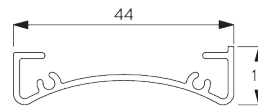

Features:

- Stainless steel bead chain
- Identical (left / right) metal click-in brackets
- Installation profile

SYSTEM SPECIFICATIONS

A. SYSTEM DIMENSIONS

1.8 m

50 cm

2.8 m

5 m²

2.5 kg

Recommended width /
height ratio
max. 1:3

B. PROFILE

Profile information

SG 4227
Tube ø 32 mm

SG 10872
Bottom bar

SG 10534
Installation profile

C. HOW TO MEASURE

- A: System width
- B: System height
- C: Chain height
- D: Safety Retainer SG 10731 min. 150 cm above floor
- E: Light gap: 17 mm
- F: Light gap operation side: 17 mm

D. SPECIFICATION

TEXT

EN

Silent Gliss SG 4907 Chain Operated Roller Blind System. Roller blind system for blind applications up to 1.8 m wide. Supplied made to measure and complete comprising anodised aluminium barrel SG 4227. Fixed to wall / ceiling/inside recess with brackets SG 10873. Assembled with powder coated aluminium bottom weight bar SG 10872 in white / grey. Compliant to Child Safety legislation EN 13120. Fabric to be chosen from the Silent Gliss fabric range Basic Screen.