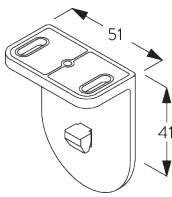

Features:

- Stainless steel bead chain
- Identical (left / right) metal click-in brackets
- Installation profile

SYSTEM SPECIFICATIONS

A. SYSTEM DIMENSIONS

1.8 m

50 cm

2.8 m

5 m²

FITTING

A. FITTING INFORMATION

For detailed fitting information, visit the [Silent Gliss website](#).

Fixing points

Brackets (wall / ceiling)

Installation profile SG 10534 (wall / ceiling)

B. CEILING FITTING

Brackets SG 10873

Installation profile SG 10534, brackets SG 1198 and clamps SG 3033 or SG 3044

Installation profile SG 10534, brackets SG 1198 and click bracket SG 10539

SG 3033
Clamp

SG 3044
Clamp

SG 10534
Installation profile

SG 10539
Bracket

SG 10574
Bracket cover

SG 10873
Bracket

SG 1198
Bracket

C. WALL FITTING

Brackets SG 10873

Installation profile SG 10534, brackets SG 11198 and clamps SG 3033 or SG 3044

Installation profile SG 10534, brackets SG 11198 and click bracket SG 10539