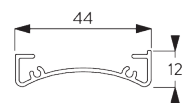

SG 10534
Installation profile