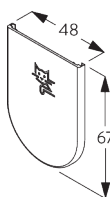

SG 3033
Clamp

SG 3044
Clamp

SG 10539
Bracket

SG 10534
Installation profile

SG 10574
Bracket cover

SG 10873
Bracket

SG 11198
Bracket

D. RECESS FITTING

Brackets SG 10873

Installation profile SG 10534, brackets SG 11198 and clamps SG 3033 or SG 3044

Installation profile SG 10534, brackets SG 11198 and click bracket SG 10539

SG 3033
Clamp

SG 3044
Clamp

SG 10534
Installation profile

SG 10539
Bracket

SG 10574
Bracket cover

SG 10873
Bracket

SG 11198
Bracket

SYSTEM OPTIONS

A. FABRIC ROLL-OFF

A: Fabric roll-off window side (standard)
B: Fabric roll-off room side (option)

B. INSTALLATION PROFILE

PARTS

A. STANDARD PARTS

SG 4226

Double tape 30 mm

SG 4227

Tube ø 32 mm

SG 4234

PVC strip 12 mm