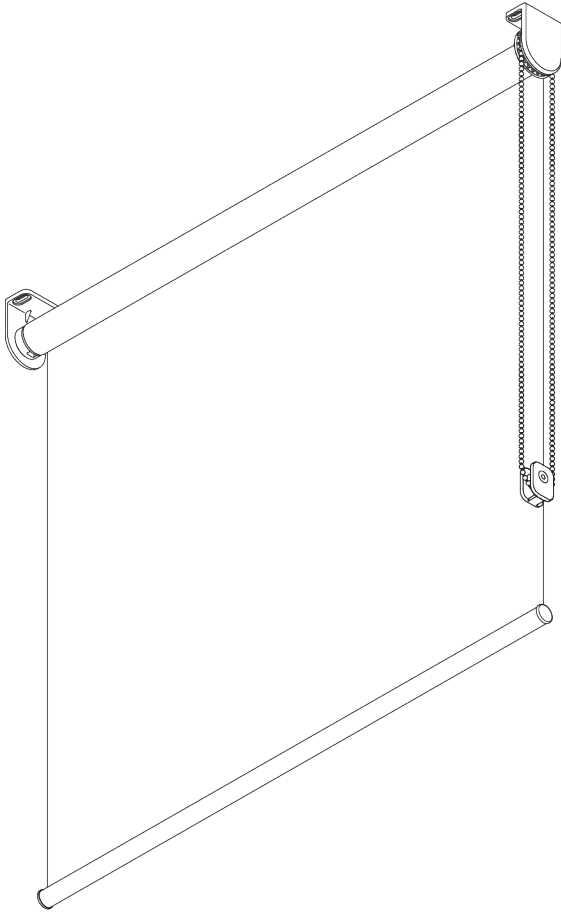

SG 4907

PRODUCT INFORMATION

- **Operation:** chain
- **Range:** S
- **Fitting:** ceiling, wall, recess
- **Colours:** white RAL 9016 or grey RAL 7035, special colours possible
- **Fabrics:** refer to Silent Gliss fabric collection

Features:

- Stainless steel bead chain
- Identical (left / right) metal click-in brackets
- Installation profile

SYSTEM SPECIFICATIONS

A. SYSTEM DIMENSIONS

1.8 m

50 cm

2.8 m

5 m²

2.5 kg

Recommended width /
height ratio
max. 1:3

B. PROFILE

Profile information

SG 4227
Tube ø 32 mm

SG 10872
Bottom bar

SG 10534
Installation profile

C. HOW TO MEASURE