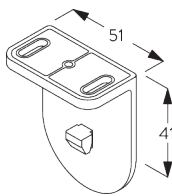

Features:

- Stainless steel bead chain
- Identical (left / right) metal click-in brackets
- Installation profile

SYSTEM SPECIFICATIONS

A. SYSTEM DIMENSIONS

1.8 m

50 cm

2.8 m

5 m²

SG 10539
Bracket

SG 10574
Bracket cover

SG 10873
Bracket

SG 1198
Bracket

C. WALL FITTING

Brackets SG 10873

Installation profile SG 10534, brackets SG 11198 and clamps SG 3033 or SG 3044

Installation profile SG 10534, brackets SG 11198 and click bracket SG 10539

SG 3033
Clamp

SG 3044
Clamp

SG 10539
Bracket

SG 10534
Installation profile

SG 10574
Bracket cover

SG 10873
Bracket

SG 11198
Bracket

D. RECESS FITTING

Brackets SG 10873

Installation profile SG 10534, brackets SG 11198 and clamps SG 3033 or SG 3044

Installation profile SG 10534, brackets SG 11198 and click bracket SG 10539

SG 3033
Clamp

SG 3044
Clamp

SG 10534
Installation profile