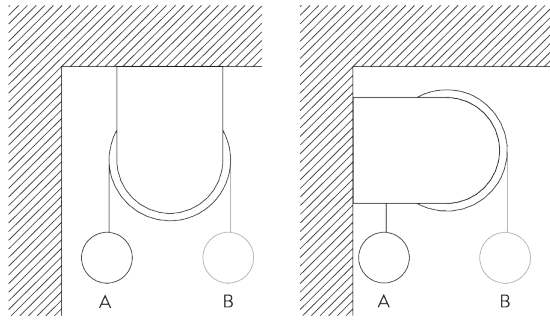

Features:

- Stainless steel bead chain
- Identical (left / right) metal click-in brackets
- Installation profile

SYSTEM SPECIFICATIONS

A. SYSTEM DIMENSIONS

1.8 m

50 cm

2.8 m

5 m²

Brackets SG 10873

Installation profile SG 10534, brackets SG 11198 and clamps SG 3033 or SG 3044

Installation profile SG 10534, brackets SG 11198 and click bracket SG 10539

SG 3033
Clamp

SG 3044
Clamp

SG 10534
Installation profile

SG 10539
Bracket

SG 10574
Bracket cover

SG 10873
Bracket

SG 11198
Bracket

SYSTEM OPTIONS

A. FABRIC ROLL-OFF

A: Fabric roll-off window side (standard)
B: Fabric roll-off room side (option)

B. INSTALLATION PROFILE

PARTS

A. STANDARD PARTS

SG 4226

Double tape 30 mm

SG 4227

Tube ø 32 mm

SG 4234

PVC strip 12 mm