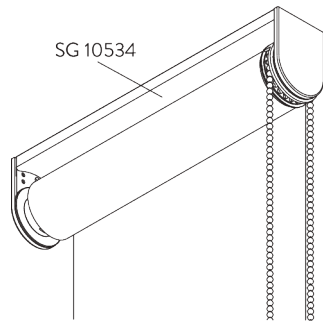

Features:

- Stainless steel bead chain
- Identical (left / right) metal click-in brackets
- Installation profile

SYSTEM SPECIFICATIONS

A. SYSTEM DIMENSIONS

1.8 m

50 cm

2.8 m

5 m²

Brackets SG 10873

Installation profile SG 10534, brackets SG 11198 and clamps SG 3033 or SG 3044

Installation profile SG 10534, brackets SG 11198 and click bracket SG 10539

SG 3033
Clamp

SG 3044
Clamp

SG 10534
Installation profile

SG 10539
Bracket

SG 10574
Bracket cover

SG 10873
Bracket

SG 11198
Bracket

SYSTEM OPTIONS

A. FABRIC ROLL-OFF

A: Fabric roll-off window side (standard)
B: Fabric roll-off room side (option)

B. INSTALLATION PROFILE

PARTS

A. STANDARD PARTS

SG 4226

Double tape 30 mm

SG 4227

Tube ø 32 mm

SG 4234

PVC strip 12 mm