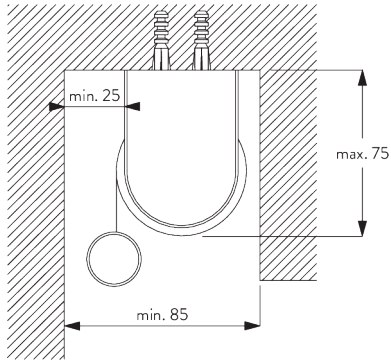

Features:

- Stainless steel bead chain
- Identical (left / right) metal click-in brackets
- Installation profile

SYSTEM SPECIFICATIONS

A. SYSTEM DIMENSIONS

1.8 m

50 cm

2.8 m

5 m²

SG 10539
Bracket

SG 10574
Bracket cover

SG 10873
Bracket

SG 1198
Bracket

C. WALL FITTING

Brackets SG 10873

Installation profile SG 10534, brackets SG 11198 and clamps SG 3033 or SG 3044

Installation profile SG 10534, brackets SG 11198 and click bracket SG 10539

SG 3033
Clamp

SG 3044
Clamp

SG 10539
Bracket

SG 10534
Installation profile

SG 10574
Bracket cover

SG 10873
Bracket

SG 11198
Bracket

D. RECESS FITTING

Brackets SG 10873

Installation profile SG 10534, brackets SG 11198 and clamps SG 3033 or SG 3044

Installation profile SG 10534, brackets SG 11198 and click bracket SG 10539

SG 3033
Clamp

SG 3044
Clamp

SG 10534
Installation profile