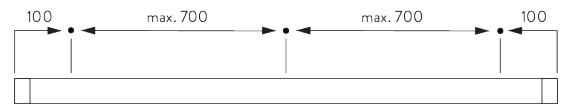

Features:

- Stainless steel bead chain
- Identical (left / right) metal click-in brackets
- Installation profile

SYSTEM SPECIFICATIONS

A. SYSTEM DIMENSIONS

1.8 m

50 cm

2.8 m

5 m²

FITTING

A. FITTING INFORMATION

For detailed fitting information, visit the [Silent Gliss website](#).

Fixing points

Brackets (wall / ceiling)

Installation profile SG 10534 (wall / ceiling)

B. CEILING FITTING