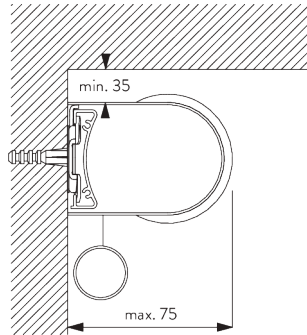

Features:

- Stainless steel bead chain
- Identical (left / right) metal click-in brackets
- Installation profile

SYSTEM SPECIFICATIONS

A. SYSTEM DIMENSIONS

1.8 m

50 cm

2.8 m

5 m²

Brackets SG 10873

Installation profile SG 10534, brackets SG 1198 and clamps SG 3033 or SG 3044

Installation profile SG 10534, brackets SG 1198 and click bracket SG 10539

SG 3033
Clamp

SG 3044
Clamp

SG 10534
Installation profile

SG 10539
Bracket

SG 10574
Bracket cover

SG 10873
Bracket

SG 1198
Bracket

C. WALL FITTING

Brackets SG 10873

Installation profile SG 10534, brackets SG 11198 and clamps SG 3033 or SG 3044

Installation profile SG 10534, brackets SG 11198 and click bracket SG 10539

SG 3033
Clamp

SG 3044
Clamp

SG 10539
Bracket

SG 10534
Installation profile

SG 10574
Bracket cover

SG 10873
Bracket

SG 11198
Bracket

D. RECESS FITTING