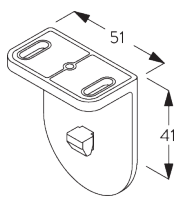

SG 10873
Bracket