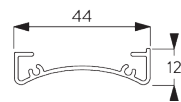

Features:

- Stainless steel bead chain
- Identical (left / right) metal click-in brackets
- Installation profile

SYSTEM SPECIFICATIONS

A. SYSTEM DIMENSIONS

1.8 m

50 cm

2.8 m

5 m²

SG 3033
Clamp

SG 3044
Clamp

SG 10539
Bracket

SG 10534
Installation profile

SG 10574
Bracket cover

SG 10873
Bracket

SG 11198
Bracket

D. RECESS FITTING

Brackets SG 10873

Installation profile SG 10534, brackets SG 11198 and clamps SG 3033 or SG 3044

Installation profile SG 10534, brackets SG 11198 and click bracket SG 10539

SG 3033
Clamp

SG 3044
Clamp

SG 10534
Installation profile