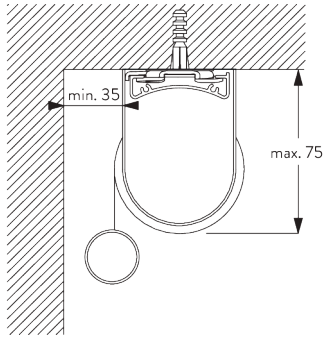

Features:

- Stainless steel bead chain
- Identical (left / right) metal click-in brackets
- Installation profile

SYSTEM SPECIFICATIONS

A. SYSTEM DIMENSIONS

1.8 m

50 cm

2.8 m

5 m²

2.5 kg

Recommended width /
height ratio
max. 1:3

B. PROFILE

Profile information

SG 4227
Tube ø 32 mm

SG 10872
Bottom bar

SG 10534
Installation profile

C. HOW TO MEASURE

FITTING

A. FITTING INFORMATION

For detailed fitting information, visit the [Silent Gliss website](#).

Fixing points

Brackets (wall / ceiling)

Installation profile SG 10534 (wall / ceiling)

B. CEILING FITTING

Brackets SG 10873

Installation profile SG 10534, brackets SG 1198 and clamps SG 3033 or SG 3044

Installation profile SG 10534, brackets SG 1198 and click bracket SG 10539

SG 3033
Clamp

SG 3044
Clamp

SG 10534
Installation profile