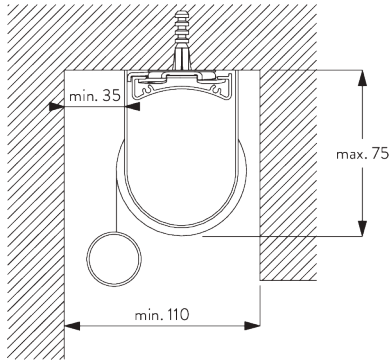

Features:

- Stainless steel bead chain
- Identical (left / right) metal click-in brackets
- Installation profile

SYSTEM SPECIFICATIONS

A. SYSTEM DIMENSIONS

1.8 m

50 cm

2.8 m

5 m²

SG 10539
Bracket

SG 10574
Bracket cover

SG 10873
Bracket

SG 1198
Bracket

C. WALL FITTING

Brackets SG 10873

Installation profile SG 10534, brackets SG 11198 and clamps SG 3033 or SG 3044

Installation profile SG 10534, brackets SG 11198 and click bracket SG 10539

SG 3033
Clamp

SG 3044
Clamp

SG 10539
Bracket

SG 10534
Installation profile

SG 10574
Bracket cover

SG 10873
Bracket

SG 11198
Bracket

D. RECESS FITTING

Brackets SG 10873

Installation profile SG 10534, brackets SG 11198 and clamps SG 3033 or SG 3044

Installation profile SG 10534, brackets SG 11198 and click bracket SG 10539

SG 3033
Clamp

SG 3044
Clamp

SG 10534
Installation profile