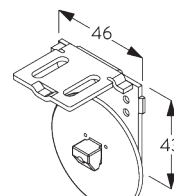

Features:

- Stainless steel bead chain
- Identical (left / right) metal click-in brackets
- Installation profile

SYSTEM SPECIFICATIONS

A. SYSTEM DIMENSIONS

1.8 m

50 cm

2.8 m

5 m²

SG 10539
Bracket

SG 10574
Bracket cover

SG 10873
Bracket

SG 1198
Bracket

C. WALL FITTING

Brackets SG 10873

Installation profile SG 10534, brackets SG 11198 and clamps SG 3033 or SG 3044

Installation profile SG 10534, brackets SG 11198 and click bracket SG 10539

SG 3033
Clamp

SG 3044
Clamp

SG 10539
Bracket

SG 10534
Installation profile

SG 10574
Bracket cover

SG 10873
Bracket

SG 11198
Bracket

D. RECESS FITTING

Brackets SG 10873

Installation profile SG 10534, brackets SG 11198 and clamps SG 3033 or SG 3044

Installation profile SG 10534, brackets SG 11198 and click bracket SG 10539

SG 3033
Clamp

SG 3044
Clamp

SG 10534
Installation profile