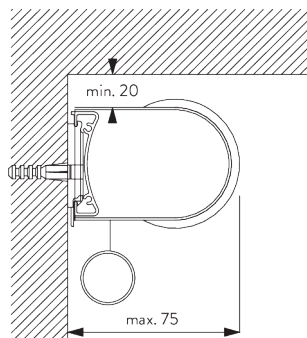

Features:

- Stainless steel bead chain
- Identical (left / right) metal click-in brackets
- Installation profile

SYSTEM SPECIFICATIONS

A. SYSTEM DIMENSIONS

1.8 m

50 cm

2.8 m

5 m²

Brackets SG 10873

Installation profile SG 10534, brackets SG 1198 and clamps SG 3033 or SG 3044

Installation profile SG 10534, brackets SG 1198 and click bracket SG 10539

SG 3033
Clamp

SG 3044
Clamp

SG 10534
Installation profile

SG 10539
Bracket

SG 10574
Bracket cover

SG 10873
Bracket

SG 1198
Bracket

C. WALL FITTING

Brackets SG 10873

Installation profile SG 10534, brackets SG 11198 and clamps SG 3033 or SG 3044

Installation profile SG 10534, brackets SG 11198 and click bracket SG 10539

SG 3033
Clamp

SG 3044
Clamp

SG 10539
Bracket

SG 10534
Installation profile

SG 10574
Bracket cover

SG 10873
Bracket

SG 11198
Bracket

D. RECESS FITTING