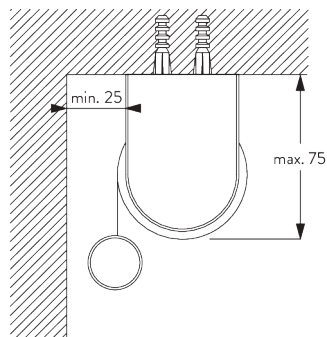

Features:

- Stainless steel bead chain
- Identical (left / right) metal click-in brackets
- Installation profile

SYSTEM SPECIFICATIONS

A. SYSTEM DIMENSIONS

1.8 m

50 cm

2.8 m

5 m²

FITTING

A. FITTING INFORMATION

For detailed fitting information, visit the [Silent Gliss website](#).

Fixing points

Brackets (wall / ceiling)

Installation profile SG 10534 (wall / ceiling)

B. CEILING FITTING

Brackets SG 10873

Installation profile SG 10534, brackets SG 1198 and clamps SG 3033 or SG 3044

Installation profile SG 10534, brackets SG 1198 and click bracket SG 10539

SG 3033
Clamp

SG 3044
Clamp

SG 10534
Installation profile