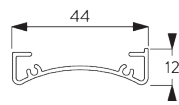

Features:

- Stainless steel bead chain
- Identical (left / right) metal click-in brackets
- Installation profile

SYSTEM SPECIFICATIONS

A. SYSTEM DIMENSIONS

1.8 m

50 cm

2.8 m

5 m²

FITTING

A. FITTING INFORMATION

For detailed fitting information, visit the [Silent Gliss website](#).

Fixing points

Brackets (wall / ceiling)

Installation profile SG 10534 (wall / ceiling)

B. CEILING FITTING

Brackets SG 10873

Installation profile SG 10534, brackets SG 1198 and clamps SG 3033 or SG 3044

Installation profile SG 10534, brackets SG 1198 and click bracket SG 10539

SG 3033
Clamp

SG 3044
Clamp

SG 10534
Installation profile

SG 10539
Bracket

SG 10574
Bracket cover

SG 10873
Bracket

SG 1198
Bracket

C. WALL FITTING

Brackets SG 10873

Installation profile SG 10534, brackets SG 11198 and clamps SG 3033 or SG 3044

Installation profile SG 10534, brackets SG 11198 and click bracket SG 10539