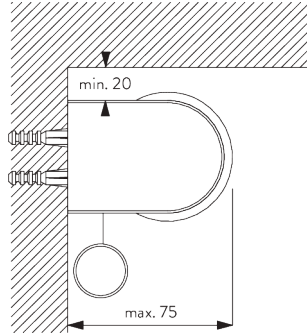

Features:

- Stainless steel bead chain
- Identical (left / right) metal click-in brackets
- Installation profile

SYSTEM SPECIFICATIONS

A. SYSTEM DIMENSIONS

1.8 m

50 cm

2.8 m

5 m²

Brackets SG 10873

Installation profile SG 10534, brackets SG 1198 and clamps SG 3033 or SG 3044

Installation profile SG 10534, brackets SG 1198 and click bracket SG 10539

SG 3033
Clamp

SG 3044
Clamp

SG 10534
Installation profile

SG 10539
Bracket

SG 10574
Bracket cover

SG 10873
Bracket

SG 1198
Bracket

C. WALL FITTING

Brackets SG 10873

Installation profile SG 10534, brackets SG 11198 and clamps SG 3033 or SG 3044

Installation profile SG 10534, brackets SG 11198 and click bracket SG 10539

SG 3033
Clamp

SG 3044
Clamp

SG 10539
Bracket

SG 10534
Installation profile

SG 10574
Bracket cover

SG 10873
Bracket

SG 11198
Bracket

D. RECESS FITTING