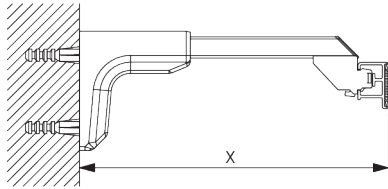

### Bracket SG 3655, SG 3660

Bracket	X mm
SG 3655	58
SG 3660	73

**SG 3655**  
Bracket 50 mm

**SG 3660**  
Bracket 65 mm

# Smart Fix

**Smart Fix SG 11200 - SG 11205 and bracket SG 3603:**  
Screw SG 10492 (M4x8) needed.

**Square Smart Fix SG 11210 - SG 11215 and bracket SG 3603:**  
Screw SG 10492 (M4x8) needed.

**Universal Smart Fix 11154-11156 and bracket SG 3603:**  
Screw SG 10277 (M4x12) needed.