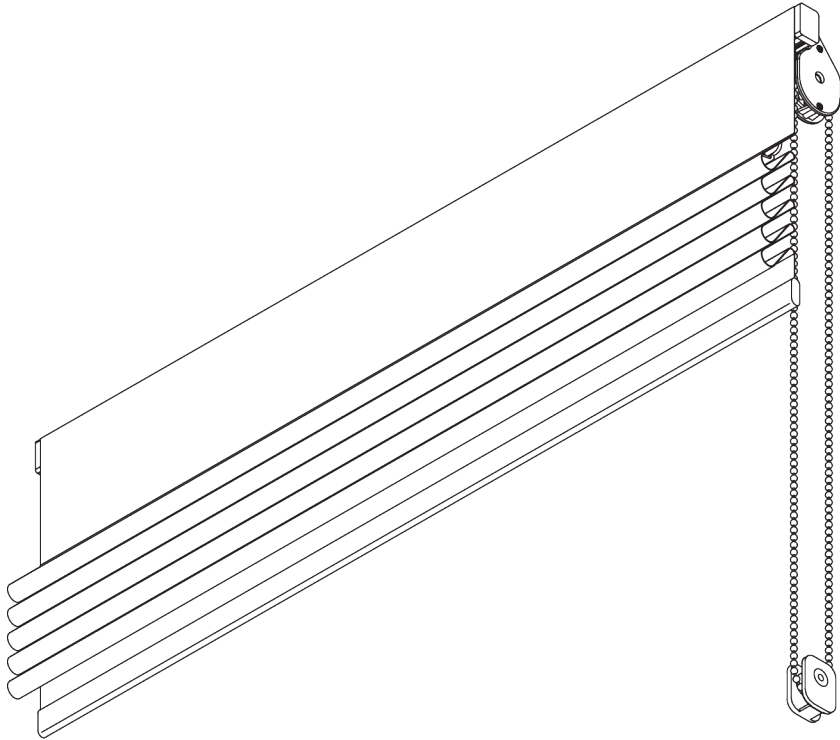

## PRODUCT INFORMATION

- **Operation:** chain
- **Range:** L
- **Fitting:** ceiling, wall
- **Colours:** white RAL 9016, anodised aluminum
- **Fabrics:** refer to Silent Gliss fabric collection