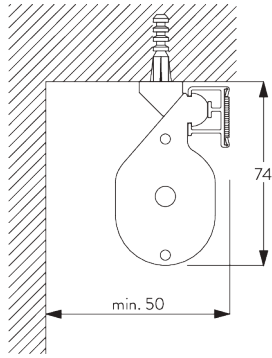

SYSTEM SPECIFICATIONS

A. SYSTEM DIMENSIONS

3 m

3 m

2 kg

9 m²

B. PROFILE

Profile information

SG 2211
Velcro profile

SG 1003p
Profile

SG 2004
Bottom bar 20x7 mm

C. HOW TO MEASURE

A: System width
B: System height
C: Chain height
D: Safety retainer SG 10731 min. 150 cm above floor

FITTING

A. FITTING INFORMATION

Fixing points

For detailed fitting information, visit the [Silent Gliss website](#).

B. CEILING FITTING

Bracket SG 3603

SG 3603
Bracket

C. WALL FITTING

Bracket SG 3655, SG 3660

SG 3655
Bracket 50 mm