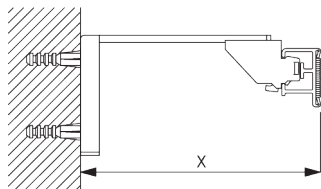

Smart Fix

Smart Fix SG 11200 - SG 11205 and bracket SG 3603:
Screw SG 10492 (M4x8) needed.

Smart Fix	X mm
SG 11200 / SG 11210	80
SG 11201 / SG 11211	100
SG 11202 / SG 11212	120
SG 11203 / SG 11213	140
SG 11204 / SG 11214	170
SG 11205 / SG 11215	220
SG 11154	132-160
SG 11155	162-190
SG 11156	212-240