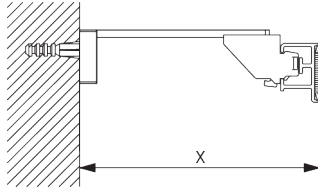

SG 2211
Velcro profile

SG 1003p
Profile

SG 2004
Bottom bar 20x7 mm

C. HOW TO MEASURE

A: System width
B: System height
C: Chain height
D: Safety retainer SG 10731 min. 150 cm above floor

FITTING

A. FITTING INFORMATION

SG 3660
Bracket 65 mm

Bracket	X mm
SG 3655	58
SG 3660	73

Smart Fix

Smart Fix SG 11200 - SG 11205 and bracket SG 3603:
Screw SG 10492 (M4x8) needed.

Smart Fix	X mm
SG 11200 / SG 11210	80
SG 11201 / SG 11211	100
SG 11202 / SG 11212	120
SG 11203 / SG 11213	140
SG 11204 / SG 11214	170
SG 11205 / SG 11215	220
SG 11154	132-160
SG 11155	162-190
SG 11156	212-240

Square Smart Fix SG 11210 - SG 11215 and bracket SG 3603:

Screw SG 10492 (M4x8) needed.

Universal Smart Fix SG 11154 - SG 11156 and bracket SG 3603:

Screw SG 10277 (M4x12) needed.

SG 3603

Bracket

SG 10277

Pan head screw M4x12