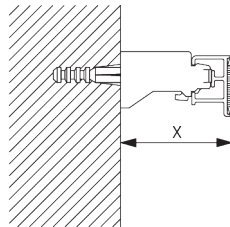

SG 2211
Velcro profile

SG 1003p
Profile

SG 2004
Bottom bar 20x7 mm

C. HOW TO MEASURE

A: System width
B: System height
C: Chain height
D: Safety retainer SG 10731 min. 150 cm above floor

FITTING

A. FITTING INFORMATION

Fixing points

For detailed fitting information, visit the [Silent Gliss website](#).

B. CEILING FITTING

Bracket SG 3603

SG 3603
Bracket

C. WALL FITTING

Bracket SG 3655, SG 3660

SG 3655
Bracket 50 mm

SG 3660
Bracket 65 mm

Bracket	X mm
SG 3655	58
SG 3660	73

Smart Fix

Smart Fix SG 11200 - SG 11205 and bracket SG 3603:
Screw SG 10492 (M4x8) needed.

Smart Fix	X mm
SG 11200 / SG 11210	80
SG 11201 / SG 11211	100
SG 11202 / SG 11212	120
SG 11203 / SG 11213	140
SG 11204 / SG 11214	170
SG 11205 / SG 11215	220
SG 11154	132-160
SG 11155	162-190
SG 11156	212-240