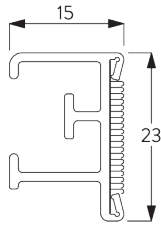

SYSTEM SPECIFICATIONS

A. SYSTEM DIMENSIONS

3 m

3 m

2 kg

9 m²

B. PROFILE

Profile information

SG 2211
Velcro profile

SG 1003p
Profile

SG 2004
Bottom bar 20x7 mm

C. HOW TO MEASURE

A: System width
B: System height
C: Chain height
D: Safety retainer SG 10731 min. 150 cm above floor

FITTING

A. FITTING INFORMATION

Type A (standard)

- A: Loop tape SG 3074
- B: Cord SG 2216
- C: Child safety fastener set SG 3167
- D: Hollow hem
- E: Bottom bar SG 2004
- F: Child safety: max. distance 200 mm!

Type B (rod)

- A: Hollow hem
- B: Child safety eyelet hard fold SG 3069
- C: Rod SG 2135
- D: Tape
- E: Child safety hook set SG 3167