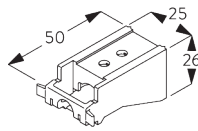

SG 2211
Velcro profile

SG 1003p
Profile

SG 2004
Bottom bar 20x7 mm

C. HOW TO MEASURE

A: System width
B: System height
C: Chain height
D: Safety retainer SG 10731 min. 150 cm above floor

FITTING

A. FITTING INFORMATION

Fixing points

For detailed fitting information, visit the [Silent Gliss website](#).

B. CEILING FITTING

Bracket SG 3603

SG 3603
Bracket

C. WALL FITTING

Bracket SG 3655, SG 3660

SG 3655
Bracket 50 mm

SG 3660
Bracket 65 mm

Bracket	X mm
SG 3655	58
SG 3660	73

Smart Fix

Smart Fix SG 11200 - SG 11205 and bracket SG 3603:
Screw SG 10492 (M4x8) needed.

Smart Fix	X mm
SG 11200 / SG 11210	80
SG 11201 / SG 11211	100
SG 11202 / SG 11212	120
SG 11203 / SG 11213	140
SG 11204 / SG 11214	170
SG 11205 / SG 11215	220
SG 11154	132-160
SG 11155	162-190
SG 11156	212-240