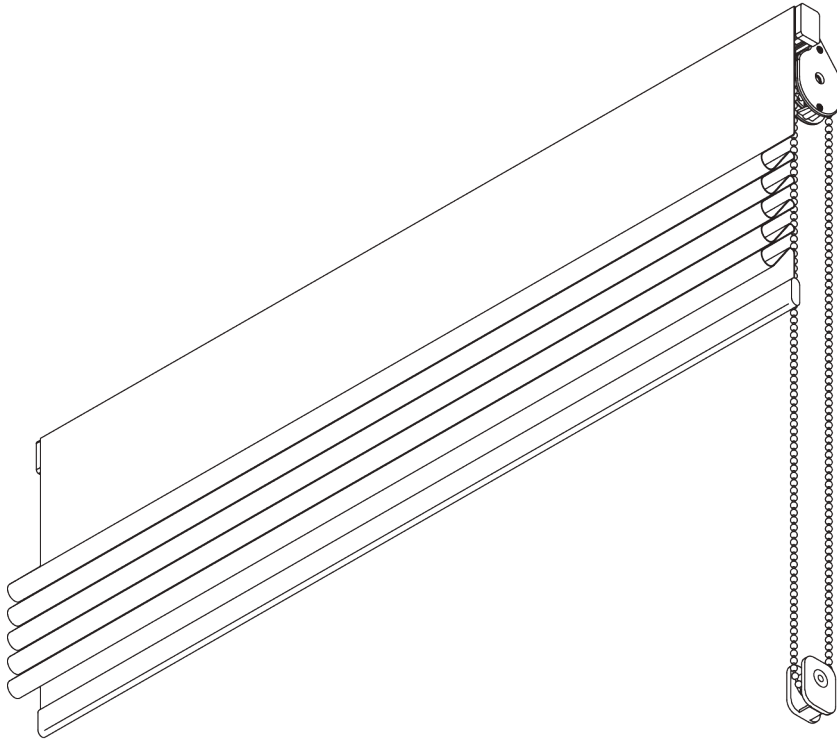

SG 2210

PRODUCT INFORMATION

- **Operation:** chain
- **Range:** S - M
- **Fitting:** ceiling, wall
- **Colours:** white RAL 9016
- **Fabrics:** refer to Silent Gliss fabric collection

Features:

- 1-to-1 gear drive
- Bead chain
- Easy washing / changing of the fabric

SYSTEM SPECIFICATIONS

A. SYSTEM DIMENSIONS

3 m

3 m

2 kg

9 m²

B. PROFILE

Profile information

SG 2211
Velcro profile

SG 1003p
Profile

SG 2004
Bottom bar 20x7 mm

C. HOW TO MEASURE

A: System width
B: System height
C: Chain height
D: Safety retainer SG 10731 min. 150 cm above floor

FITTING

A. FITTING INFORMATION