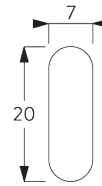

SYSTEM SPECIFICATIONS

A. SYSTEM DIMENSIONS

3 m

3 m

2 kg

9 m²

B. PROFILE

Profile information

SG 2211
Velcro profile

SG 1003p
Profile

SG 2004
Bottom bar 20x7 mm

C. HOW TO MEASURE

A: System width
B: System height
C: Chain height
D: Safety retainer SG 10731 min. 150 cm above floor

FITTING

A. FITTING INFORMATION