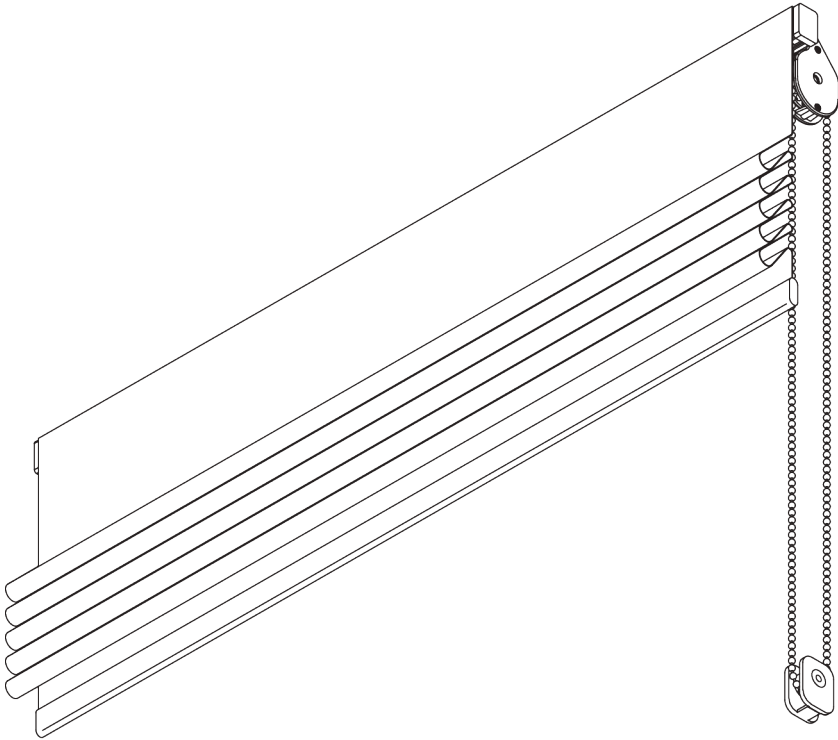

SG 2210

PRODUCT INFORMATION

- **Operation:** chain
- **Range:** S - M
- **Fitting:** ceiling, wall
- **Colours:** white RAL 9016
- **Fabrics:** refer to Silent Gliss fabric collection

Features:

- 1-to-1 gear drive
- Bead chain
- Easy washing / changing of the fabric

SYSTEM SPECIFICATIONS

A. SYSTEM DIMENSIONS

3 m

3 m

2 kg

9 m²

B. PROFILE

Profile information

SG 2211
Velcro profile

SG 1003p
Profile

SG 2004
Bottom bar 20x7 mm

C. HOW TO MEASURE

A: System width
B: System height
C: Chain height
D: Safety retainer SG 10731 min. 150 cm above floor

FITTING

A. FITTING INFORMATION