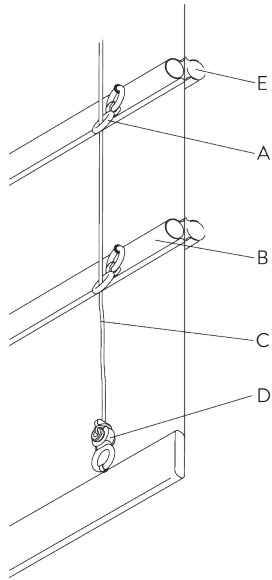

SG 11211

Square Smart Fix 80 mm

SG 11212

Square Smart Fix 100 mm

SG 11213

Square Smart Fix 120 mm

SG 11214

Square Smart Fix 150 mm

SG 11215

Square Smart Fix 200 mm

SG 11154

Universal Smart Fix 120 mm

SG 11155
Universal Smart Fix 150 mm

SG 11156
Universal Smart Fix 200 mm

SYSTEM OPTIONS

A. FABRIC MAKE-UP

Type A (standard)

- A: Loop tape SG 3074
- B: Cord SG 2216
- C: Child safety fastener set SG 3167
- D: Hollow hem
- E: Bottom bar SG 2004
- F: Child safety: max. distance 200 mm!

Type B (rod)

- A: Hollow hem
- B: Child safety eyelet hard fold SG 3069
- C: Rod SG 2135
- D: Tape
- E: Child safety hook set SG 3167

Type C (rod)

A: Child safety eyelet set SG 3161

B: Rod SG 2135 / SG 2137

C: Tape

D: Child safety hook set SG 3167

E: Option: rod SG 2135 / SG 2137 can be installed to room side

PARTS

A. STANDARD PARTS