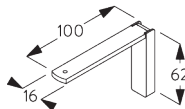

Square Smart Fix SG 11210 - SG 11215 and bracket SG 3603:

Screw SG 10492 (M4x8) needed.

Universal Smart Fix SG 11154 - SG 11156 and bracket SG 3603:

Screw SG 10277 (M4x12) needed.

SG 3603

Bracket

SG 10277

Pan head screw M4x12

SG 10492

Pan head screw M4x8

SG 11200

Smart Fix 60 mm

SG 11201

Smart Fix 80 mm

SG 11202

Smart Fix 100 mm

SG 11203

Smart Fix 120 mm

SG 11204

Smart Fix 150 mm

SG 11205

Smart Fix 200 mm

SG 11210

Square Smart Fix 60 mm