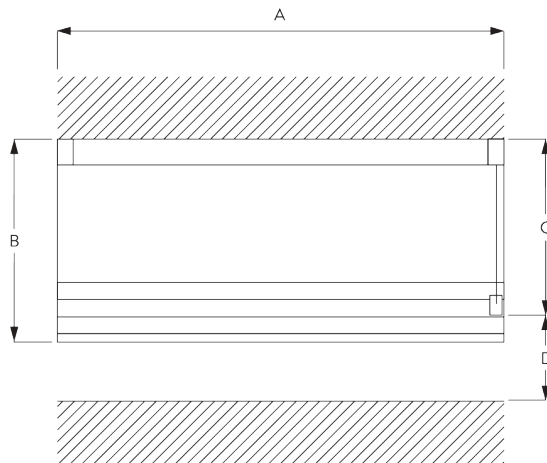

SYSTEM SPECIFICATIONS

A. SYSTEM DIMENSIONS

3 m

3 m

2 kg

9 m²

B. PROFILE

Profile information

SG 2211
Velcro profile

SG 1003p
Profile

SG 2004
Bottom bar 20x7 mm

C. HOW TO MEASURE

A: System width
B: System height
C: Chain height
D: Safety retainer SG 10731 min. 150 cm above floor

FITTING

A. FITTING INFORMATION