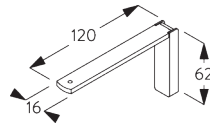

Square Smart Fix SG 11210 - SG 11215 and bracket SG 3603:

Screw SG 10492 (M4x8) needed.

Universal Smart Fix SG 11154 - SG 11156 and bracket SG 3603:

Screw SG 10277 (M4x12) needed.

SG 3603

Bracket

SG 10277

Pan head screw M4x12

SG 10492

Pan head screw M4x8

SG 11200

Smart Fix 60 mm

SG 11201

Smart Fix 80 mm

SG 11202

Smart Fix 100 mm