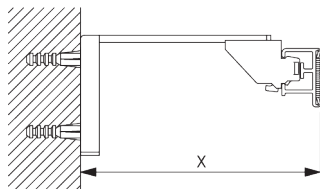

Smart Fix

Smart Fix SG 11200 - SG 11205 and bracket SG 3603:
Screw SG 10492 (M4x8) needed.

Smart Fix	X mm
SG 11200 / SG 11210	80
SG 11201 / SG 11211	100
SG 11202 / SG 11212	120
SG 11203 / SG 11213	140
SG 11204 / SG 11214	170
SG 11205 / SG 11215	220
SG 11154	132-160
SG 11155	162-190
SG 11156	212-240