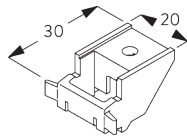

B. CEILING FITTING

Bracket SG 3603

SG 3603
Bracket