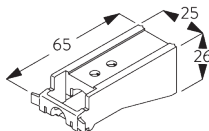

SG 2211
Velcro profile

SG 1003p
Profile

SG 2004
Bottom bar 20x7 mm

C. HOW TO MEASURE

A: System width
B: System height
C: Chain height
D: Safety retainer SG 10731 min. 150 cm above floor

FITTING

A. FITTING INFORMATION

Fixing points

For detailed fitting information, visit the [Silent Gliss website](#).

B. CEILING FITTING

Bracket SG 3603

SG 3603
Bracket

C. WALL FITTING

Bracket SG 3655, SG 3660

SG 3655
Bracket 50 mm

SG 3660
Bracket 65 mm

Bracket	X mm
SG 3655	58
SG 3660	73

Smart Fix

Smart Fix SG 11200 - SG 11205 and bracket SG 3603:
Screw SG 10492 (M4x8) needed.

Smart Fix	X mm
SG 11200 / SG 11210	80
SG 11201 / SG 11211	100
SG 11202 / SG 11212	120
SG 11203 / SG 11213	140
SG 11204 / SG 11214	170
SG 11205 / SG 11215	220
SG 11154	132-160
SG 11155	162-190
SG 11156	212-240