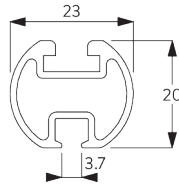

SYSTEM SPECIFICATIONS

A. SYSTEM DIMENSIONS

3 m

3 m

2 kg

9 m²

B. PROFILE

Profile information

SG 2211
Velcro profile

SG 1003p
Profile

SG 2004
Bottom bar 20x7 mm

C. HOW TO MEASURE

A: System width
B: System height
C: Chain height
D: Safety retainer SG 10731 min. 150 cm above floor

FITTING

A. FITTING INFORMATION