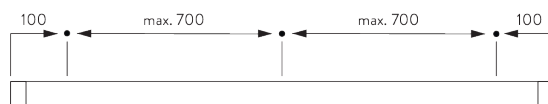

For detailed fitting information, visit the [Silent Gliss website](#).