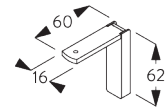

SG 11200

Smart Fix 60 mm