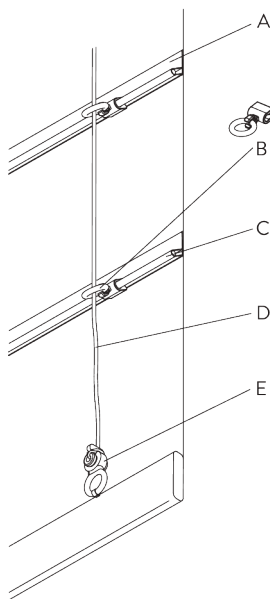

SG 11215

Square Smart Fix 200 mm

SG 11154

Universal Smart Fix 120 mm

SG 11155
Universal Smart Fix 150 mm

SG 11156
Universal Smart Fix 200 mm

SYSTEM OPTIONS

A. FABRIC MAKE-UP

Type A (standard)

- A: Loop tape SG 3074
- B: Cord SG 2216
- C: Child safety fastener set SG 3167
- D: Hollow hem
- E: Bottom bar SG 2004
- F: Child safety: max. distance 200 mm!

Type B (rod)

- A: Hollow hem
- B: Child safety eyelet hard fold SG 3069
- C: Rod SG 2135
- D: Tape
- E: Child safety hook set SG 3167

Type C (rod)

A: Child safety eyelet set SG 3161

B: Rod SG 2135 / SG 2137

C: Tape

D: Child safety hook set SG 3167

E: Option: rod SG 2135 / SG 2137 can be installed to room side

PARTS

A. STANDARD PARTS