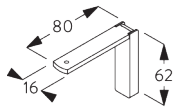

SG 11201

Smart Fix 80 mm