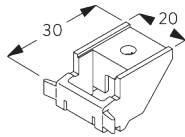

SG 2211
Velcro profile

SG 1003p
Profile

SG 2004
Bottom bar 20x7 mm

C. HOW TO MEASURE

A: System width
B: System height
C: Chain height
D: Safety retainer SG 10731 min. 150 cm above floor

FITTING

A. FITTING INFORMATION

Fixing points

For detailed fitting information, visit the [Silent Gliss website](#).

B. CEILING FITTING

Bracket SG 3603

SG 3603
Bracket

C. WALL FITTING

Bracket SG 3655, SG 3660

SG 3655
Bracket 50 mm

SG 3660
Bracket 65 mm

Bracket	X mm
SG 3655	58
SG 3660	73

Smart Fix

Smart Fix SG 11200 - SG 11205 and bracket SG 3603:
Screw SG 10492 (M4x8) needed.

Smart Fix	X mm
SG 11200 / SG 11210	80
SG 11201 / SG 11211	100
SG 11202 / SG 11212	120
SG 11203 / SG 11213	140
SG 11204 / SG 11214	170
SG 11205 / SG 11215	220
SG 11154	132-160
SG 11155	162-190
SG 11156	212-240

Square Smart Fix SG 11210 - SG 11215 and bracket SG 3603:

Screw SG 10492 (M4x8) needed.

Universal Smart Fix SG 11154 - SG 11156 and bracket SG 3603:

Screw SG 10277 (M4x12) needed.

SG 3603

Bracket

SG 10277

Pan head screw M4x12