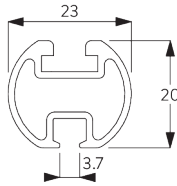

SYSTEM SPECIFICATIONS

A. SYSTEM DIMENSIONS

3 m

3 m

2 kg

9 m²

B. PROFILE

Profile information

SG 2211
Velcro profile

SG 1003p
Profile

SG 2004
Bottom bar 20x7 mm

C. HOW TO MEASURE

A: System width
B: System height
C: Chain height
D: Safety retainer SG 10731 min. 150 cm above floor

FITTING

A. FITTING INFORMATION