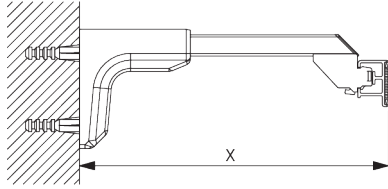

SG 2211
Velcro profile

SG 1003p
Profile

SG 2004
Bottom bar 20x7 mm

C. HOW TO MEASURE

A: System width
B: System height
C: Chain height
D: Safety retainer SG 10731 min. 150 cm above floor

FITTING

A. FITTING INFORMATION

SG 3660
Bracket 65 mm

Bracket	X mm
SG 3655	58
SG 3660	73

Smart Fix

Smart Fix SG 11200 - SG 11205 and bracket SG 3603:
Screw SG 10492 (M4x8) needed.

Smart Fix	X mm
SG 11200 / SG 11210	80
SG 11201 / SG 11211	100
SG 11202 / SG 11212	120
SG 11203 / SG 11213	140
SG 11204 / SG 11214	170
SG 11205 / SG 11215	220
SG 11154	132-160
SG 11155	162-190
SG 11156	212-240

Square Smart Fix SG 11210 - SG 11215 and bracket SG 3603:

Screw SG 10492 (M4x8) needed.

Universal Smart Fix SG 11154 - SG 11156 and bracket SG 3603:

Screw SG 10277 (M4x12) needed.

SG 3603

Bracket

SG 10277

Pan head screw M4x12