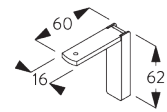

Bracket SG 2302

SG 2302
Bracket

Bracket SG 2346

SG 2346
Bracket

C. WALL FITTING

Smart Fix

Smart Fix SG 11200 - SG 11205 and bracket SG 2302:
Screw SG 10395 (M4x6) needed.

Square Smart Fix SG 11210 - SG 11215 and bracket SG 2302:
Screw SG 10395 (M4x6) needed.

Universal Smart Fix SG 11154 - SG 11156 and bracket SG 2302:
Screw SG 10492 (M4x8) needed.

Smart Fix	X mm
SG 11200 / SG 11210	71-79
SG 11201 / SG 11211	91-99
SG 11202 / SG 11212	111-119
SG 11203 / SG 11213	131-139
SG 11204 / SG 11214	161-169
SG 11205 / SG 11215	211-219
SG 11154	126-152
SG 11155	156-182
SG 11156	206-232

SG 2302
Bracket

SG 10395
Pan head screw M4x6

SG 10492
Pan head screw M4x8

SG 11200
Smart Fix 60 mm

SG 11201
Smart Fix 80 mm

SG 11202
Smart Fix 100 mm

SG 11203
Smart Fix 120 mm

SG 11204
Smart Fix 150 mm