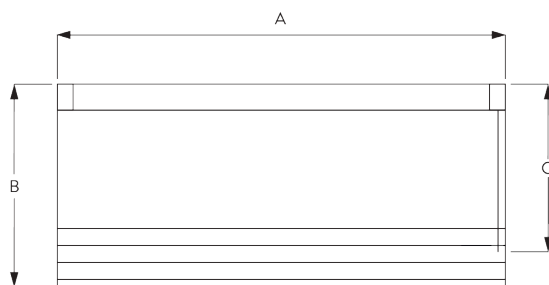

C. HOW TO MEASURE

Breakaway child safety chain drive SG 2307

A: System width
B: System height
C: Chain height