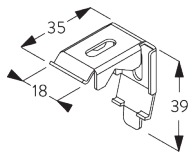

Bracket SG 2302

SG 2302
Bracket

Bracket SG 2346

SG 2346
Bracket

C. WALL FITTING

Smart Fix

Smart Fix SG 11200 - SG 11205 and bracket SG 2302:
Screw SG 10395 (M4x6) needed.

Square Smart Fix SG 11210 - SG 11215 and bracket SG 2302:
Screw SG 10395 (M4x6) needed.

Universal Smart Fix SG 11154 - SG 11156 and bracket SG 2302:
Screw SG 10492 (M4x8) needed.

Smart Fix	X mm
SG 11200 / SG 11210	71-79
SG 11201 / SG 11211	91-99
SG 11202 / SG 11212	111-119
SG 11203 / SG 11213	131-139
SG 11204 / SG 11214	161-169
SG 11205 / SG 11215	211-219
SG 11154	126-152
SG 11155	156-182
SG 11156	206-232