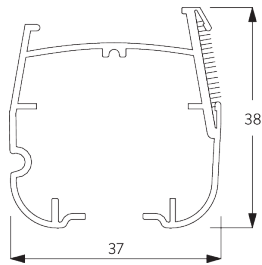

- 4-to-1 gear drive
- Stainless steel bead chain
- Enclosed headrail
- Integrated magnetic child safety end-set

SYSTEM SPECIFICATIONS

A. SYSTEM DIMENSIONS

3 m

60 cm

3.4 m

10 m²

4 kg

B. PROFILE

Profile information

SG 2301
Velcro profile

SG 2309
Shaft

SG 2004
Bottom bar 20x7 mm

SG 2135
Rod steel ø 3 mm

SG 2137
Rod fiberglass ø 4 mm

C. HOW TO MEASURE