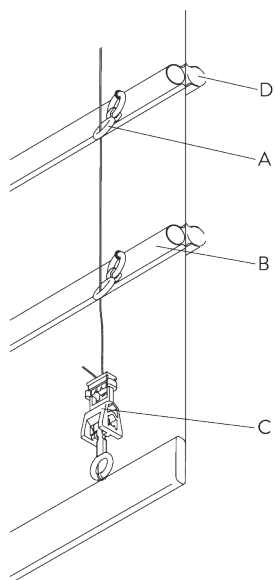

SG 11154
Universal Smart Fix 120 mm

SG 11155
Universal Smart Fix 150 mm

SG 11156
Universal Smart Fix 200 mm

SYSTEM OPTIONS

A. FABRIC MAKE-UP

Type A (standard)

- A: Loop tape SG 3074
- B: Child safety hook set SG 3164
- C: Hollow hem
- D: Bottom bar SG 2004
- E: Child safety: max. distance 200 mm

Type B (rod)

- A: Hollow hem
- B: Child safety eyelet hard fold SG 3069
- C: Rod SG 2135
- D: Child safety hook set SG 3164

Type C (rod)

- A: Child safety eyelet set SG 3161
- B: Rod SG 2135 / SG 2137
- C: Child safety hook set SG 3164
- D: Option: rod SG 2135 / SG 2137 can be installed to room side

PARTS

A. STANDARD PARTS

	SG 2004 Bottom bar 20x7 mm
	SG 2301 Velcro profile
	SG 2307 Child safety chain drive set 4:1
	SG 2308 Cord drum with lift cord
	SG 2309 Shaft
	SG 2311 Bead chain metal ø 4.5 mm
	SG 2539 Tape
	SG 3164 Child safety hook set