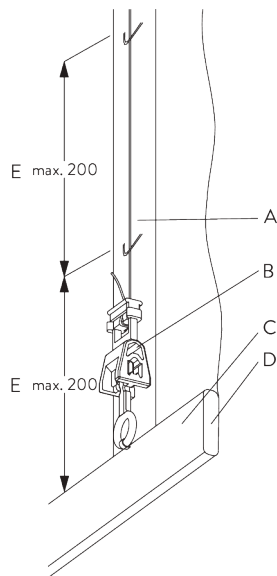

SG 11154
Universal Smart Fix 120 mm

SG 11155
Universal Smart Fix 150 mm

SG 11156
Universal Smart Fix 200 mm

SYSTEM OPTIONS

A. FABRIC MAKE-UP

Type A (standard)

- A: Loop tape SG 3074
- B: Child safety hook set SG 3164
- C: Hollow hem
- D: Bottom bar SG 2004
- E: Child safety: max. distance 200 mm

Type B (rod)

- A: Hollow hem
- B: Child safety eyelet hard fold SG 3069
- C: Rod SG 2135
- D: Child safety hook set SG 3164

Type C (rod)

- A: Child safety eyelet set SG 3161
- B: Rod SG 2135 / SG 2137
- C: Child safety hook set SG 3164
- D: Option: rod SG 2135 / SG 2137 can be installed to room side

PARTS

A. STANDARD PARTS

	SG 2004 Bottom bar 20x7 mm
	SG 2301 Velcro profile
	SG 2307 Child safety chain drive set 4:1
	SG 2308 Cord drum with lift cord
	SG 2309 Shaft
	SG 2311 Bead chain metal ø 4.5 mm
	SG 2539 Tape
	SG 3164 Child safety hook set